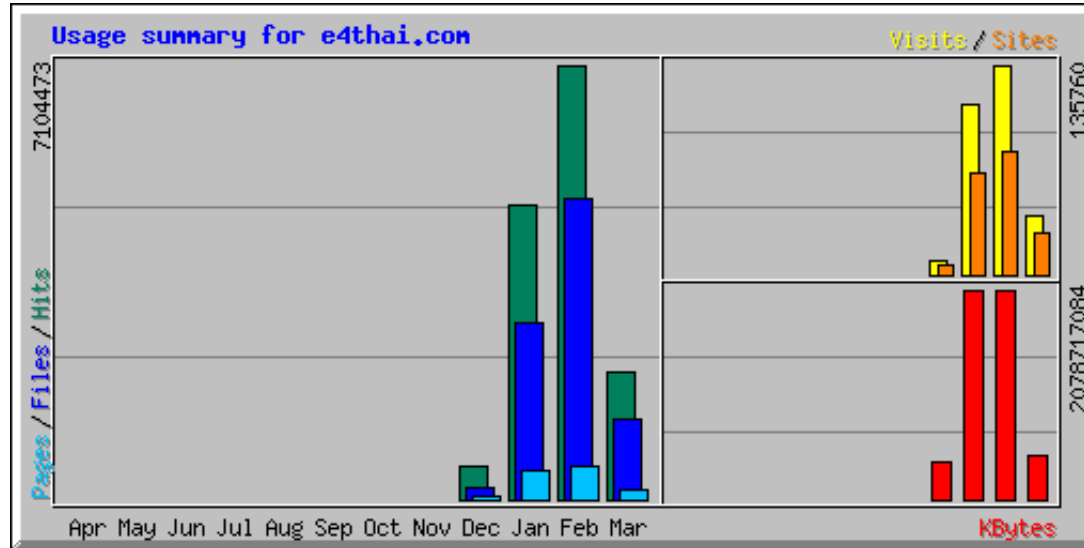

Usage Statistics for e4thai.com

Summary Period: Last 12 Months
Generated 10-Mar-2013 00:10 ICT

Summary by Month										
Month	Daily Avg				Monthly Totals					
	Hits	Files	Pages	Visits	Sites	KBytes	Visits	Pages	Files	Hits
Mar 2013	209422	132655	16687	3796	26792	442654612	37969	166873	1326551	2094221
Feb 2013	253731	175691	19882	4848	80262	2073584633	135760	556717	4919374	7104473
Jan 2013	155312	93507	14856	3568	66443	2078717084	110623	460562	2898736	4814691
Dec 2012	111527	40714	7598	1847	6110	373831000	9236	37992	203574	557637
Totals						4968787329	293588	1222144	9348235	14571022